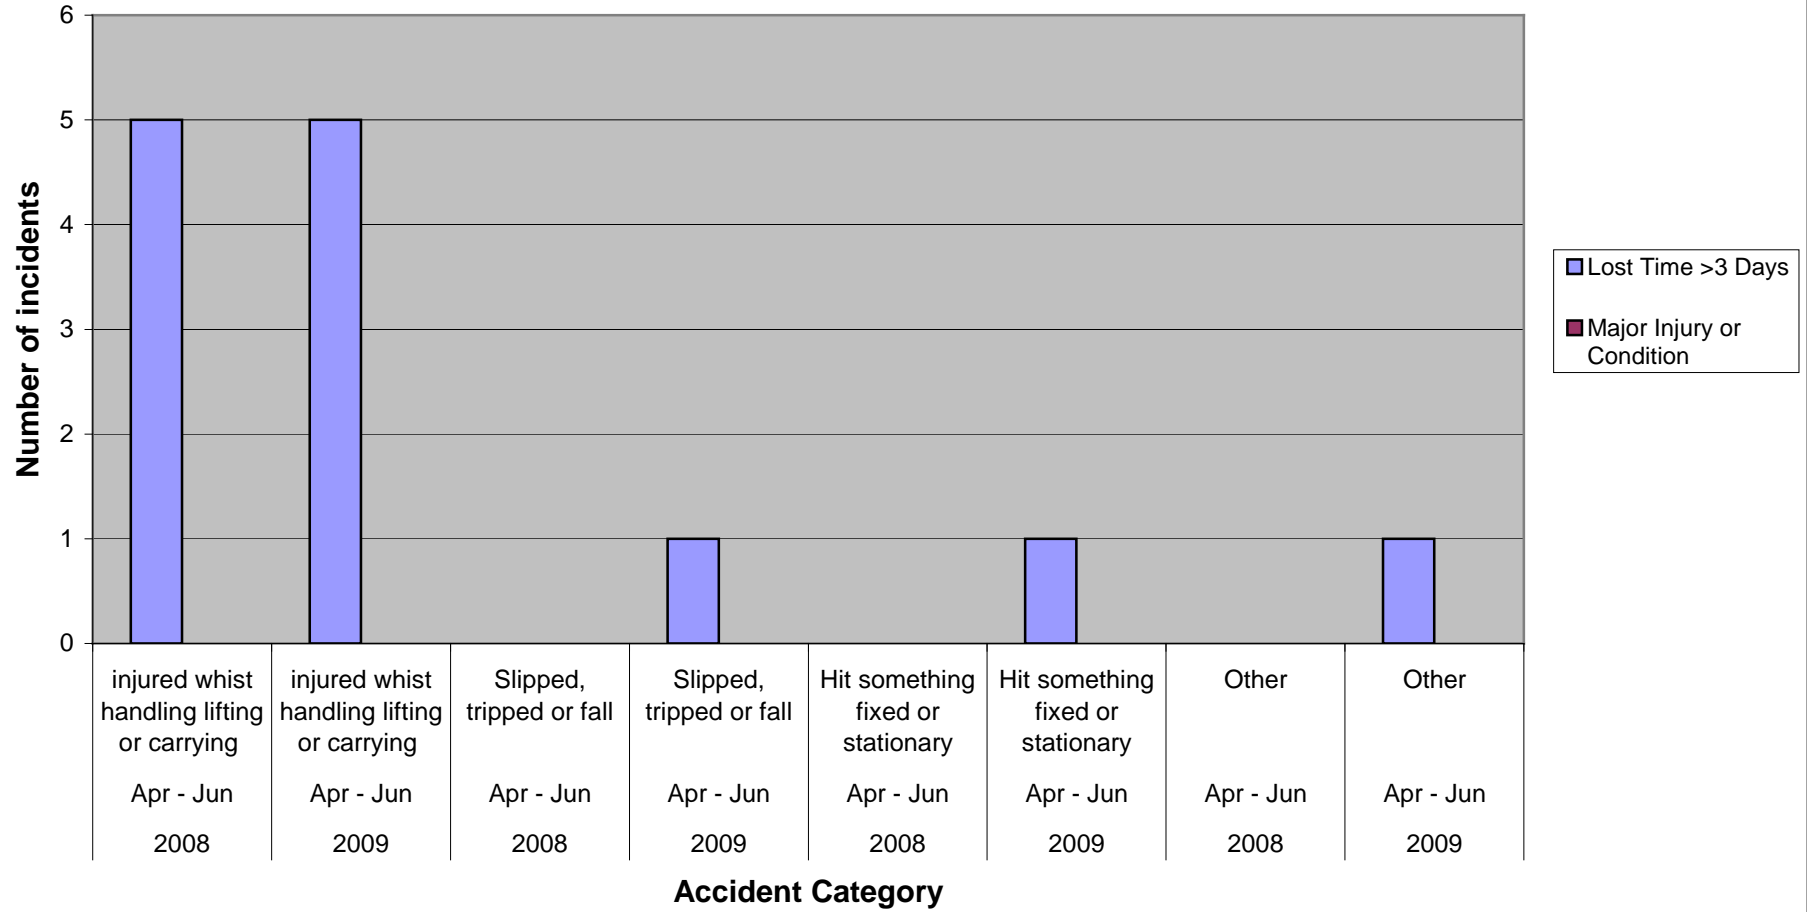

Reportable employee accident Comparison April - June 2008 Vs 2009 by Directorate

Reportable accident comparison - Directorate of Education & Leisure 2008 vs 2009

Reportable accidents comparison - Directorate of the Environment 2008 vs 2009

Reportable accident comparison - Directorate of Social Services 2008 vs 2009