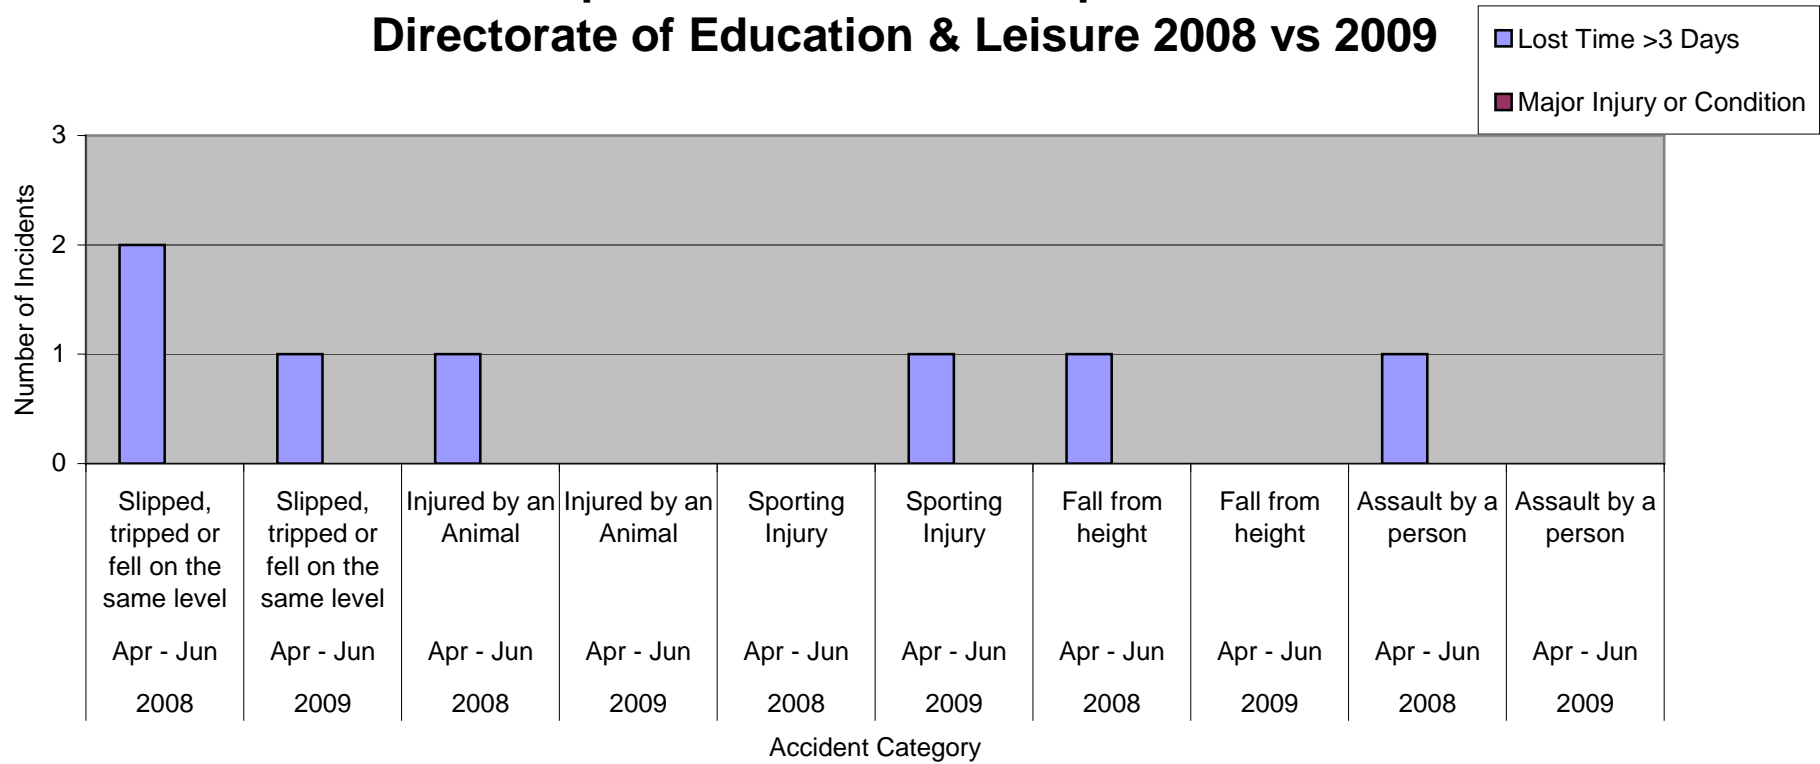

Reportable employee accident Comparison April - June 2008 Vs 2009 by Directorate

Reportable accident comparison - Directorate of Education & Leisure 2008 vs 2009

Reportable accidents comparison - Directorate of the Environment 2008 vs 2009

Reportable accident comparison - Directorate of Social Services 2008 vs 2009